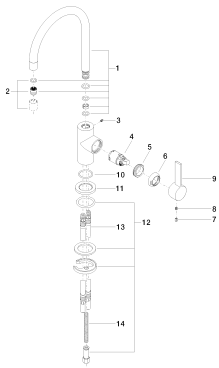

polished chrome

Dimensional drawing

All dimensions in mm / inch = mm x 0,0394

Model/program/technical modifications and error excepted
For more information see: www.dornbracht.com + 49 (0) 2371 433-460 mail@dornbrachtgroup.de

Kitchen - Tara Ultra
BAR TAP Single-lever mixer - polished chrome
Article number: 33 805 875-00 0010

Flow rate chart

Kitchen - Tara Ultra
BAR TAP Single-lever mixer - polished chrome
Article number: 33 805 875-00 0010

Recommended article

10 713 970-00
AIR SWITCH operating
button, trim parts only -
polished chrome

82 424 970-00
Soap dispenser without
flange - polished chrome

Kitchen - Tara Ultra
BAR TAP Single-lever mixer - polished chrome
Article number: 33 805 875-00 0010

Spare parts list

Number	Item Number	Designation	Number of units
--------	-------------	-------------	-----------------