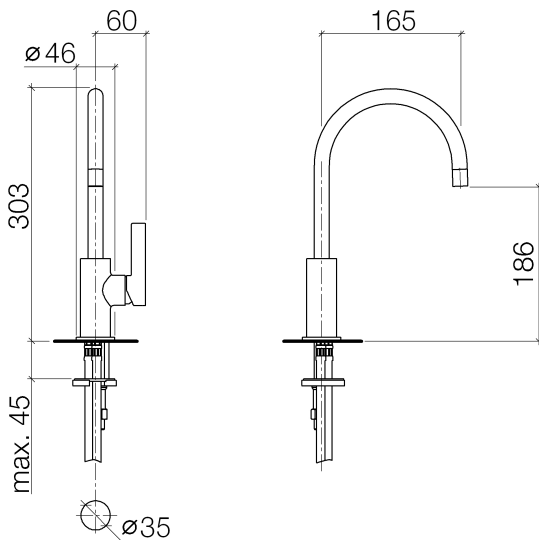

Kitchen - Tara Ultra
BAR TAP Single-lever mixer - polished chrome
Article number: 33 805 875-00 0010

- 6-1/2" Projection
- Swiveling spout 360°
- Laminar stream
- Total height 11-7/8"
- 7-3/8" height to aerator/spout outlet
- 1-3/8" hole diameter
- 2x 3/8" US flexible supply lines
- Water flow rate limited to max. 1.5 gpm
- lead-free
- (ADA)
- Combination with side spray set or profi side spray set not possible.

polished chrome

Dimensional drawing

All dimensions in mm / inch = mm x 0,0394

Model/program/technical modifications and error excepted
For more information see: www.dornbracht.com + 49 (0) 2371 433-460 mail@dornbrachtgroup.de

Kitchen - Tara Ultra
BAR TAP Single-lever mixer - polished chrome
Article number: 33 805 875-00 0010

Flow rate chart

Kitchen - Tara Ultra
BAR TAP Single-lever mixer - polished chrome
Article number: 33 805 875-00 0010

Recommended article

10 713 970-00
AIR SWITCH operating
button, trim parts only -
polished chrome

82 424 970-00
Soap dispenser without
flange - polished chrome

Kitchen - Tara Ultra
BAR TAP Single-lever mixer - polished chrome
Article number: 33 805 875-00 0010